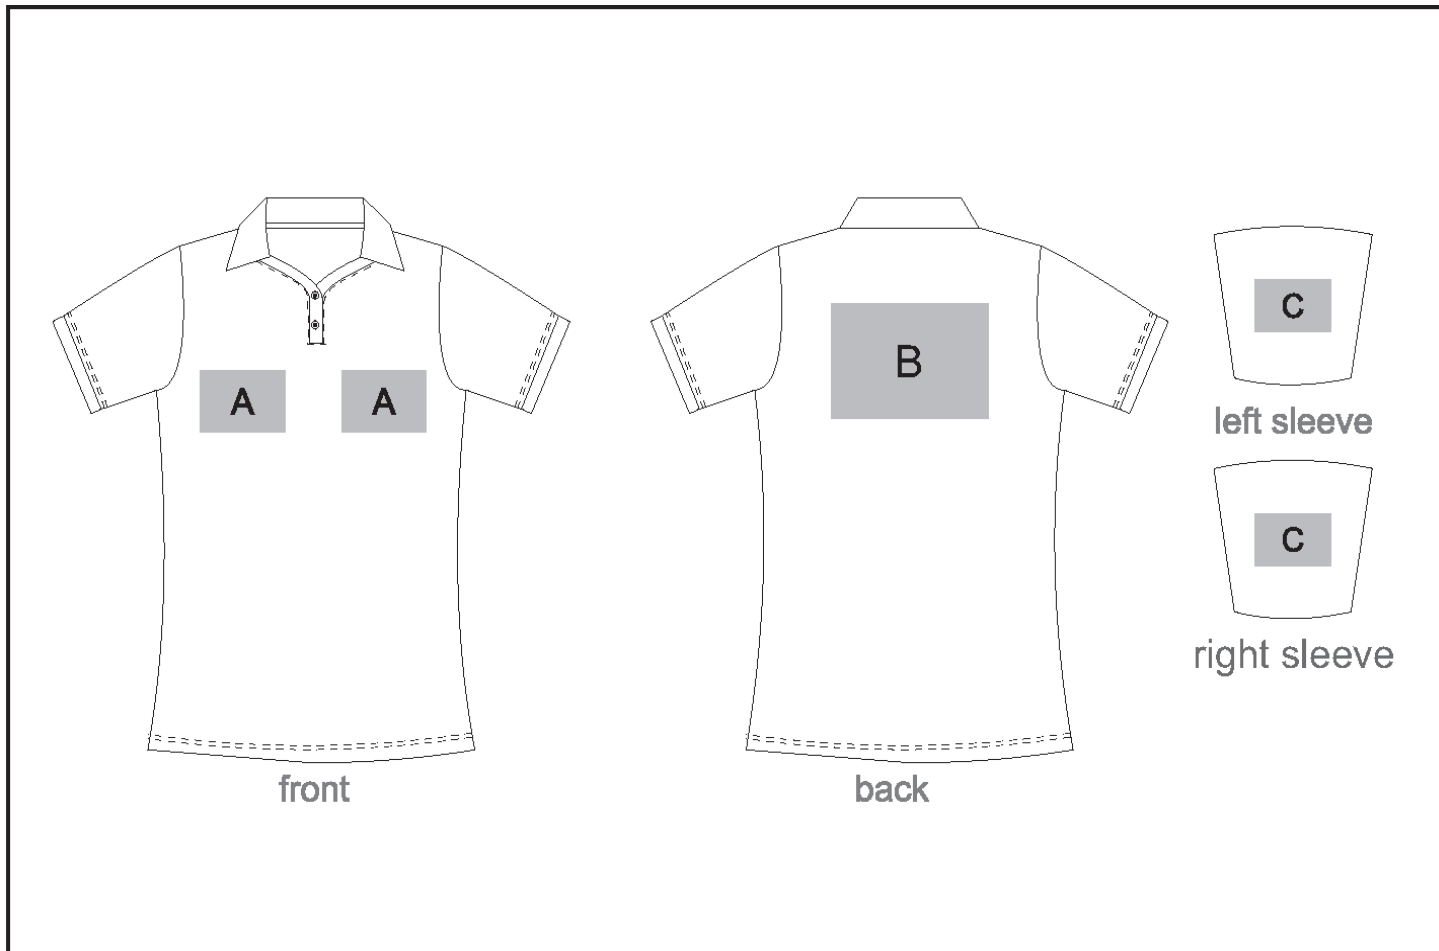

### Need to know:

Includes 1-Position Digital Transfer (setup fee applies)

- DTC/EMB inclusive Parameters: Left/Right Chest or Back = 100mm x 100mm

- Cannot Screen Print on this item

### Branding Options:

Position	Branding Method (Branding Code)	No. of Colours	Dimension
A	Embroidery (EMB-A)	N/A	100mm wide x 100mm high
A	Digital Transfer Clothing A6 (DTC-A6)	Full Colour	100mm wide x 100mm high
A	Silicone (STP-A)	N/A	30mm wide x 30mm high
A	Silicone (STP-B)	N/A	50mm wide x 50mm high
A	Silicone (STP-C)	N/A	80mm wide x 80mm high
A	Silicone (STP-D)	N/A	100mm wide x 40mm high

B	Embroidery (EMB-A)	N/A	200mm wide x 200mm high
B	Digital Transfer Clothing A6 (DTC-A6)	Full Colour	148mm wide x 105mm high

B	Digital Transfer Clothing A5 (DTC-A5)	Full Colour	210mm wide x 148mm high
B	Silicone (STP-A)	N/A	30mm wide x 30mm high
B	Silicone (STP-B)	N/A	50mm wide x 50mm high
B	Silicone (STP-C)	N/A	80mm wide x 80mm high
B	Silicone (STP-D)	N/A	120mm wide x 40mm high

C	Embroidery (EMB-A)	N/A	80mm wide x 80mm high
C	Digital Transfer Clothing A6 (DTC-A6)	Full Colour	80mm wide x 80mm high
C	Silicone (STP-A)	N/A	30mm wide x 30mm high
C	Silicone (STP-B)	N/A	50mm wide x 50mm high
C	Silicone (STP-C)	N/A	80mm wide x 80mm high